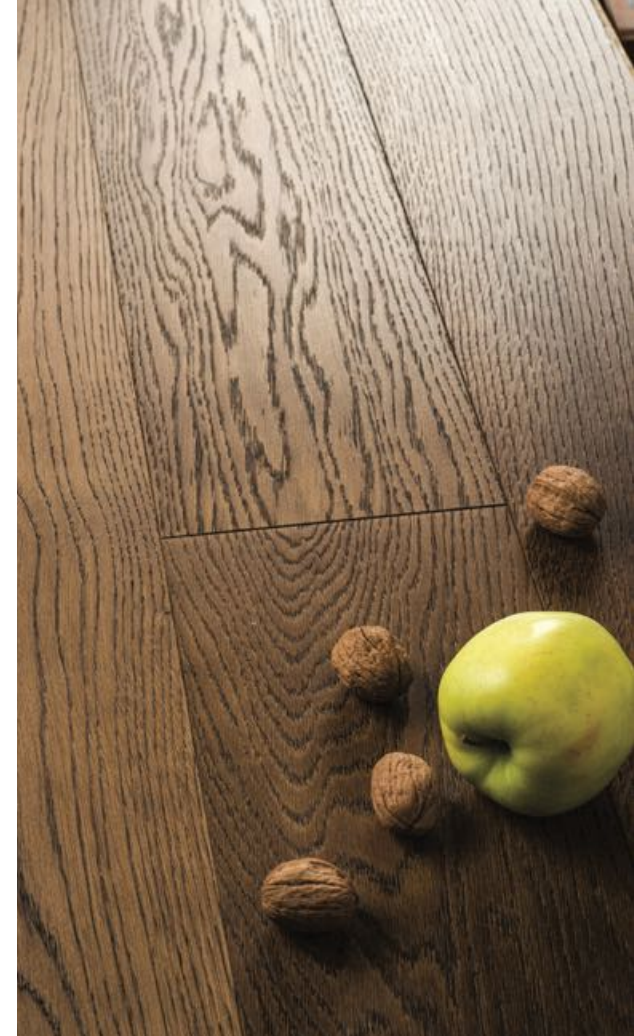

EMOTIONS
&
COLOURS